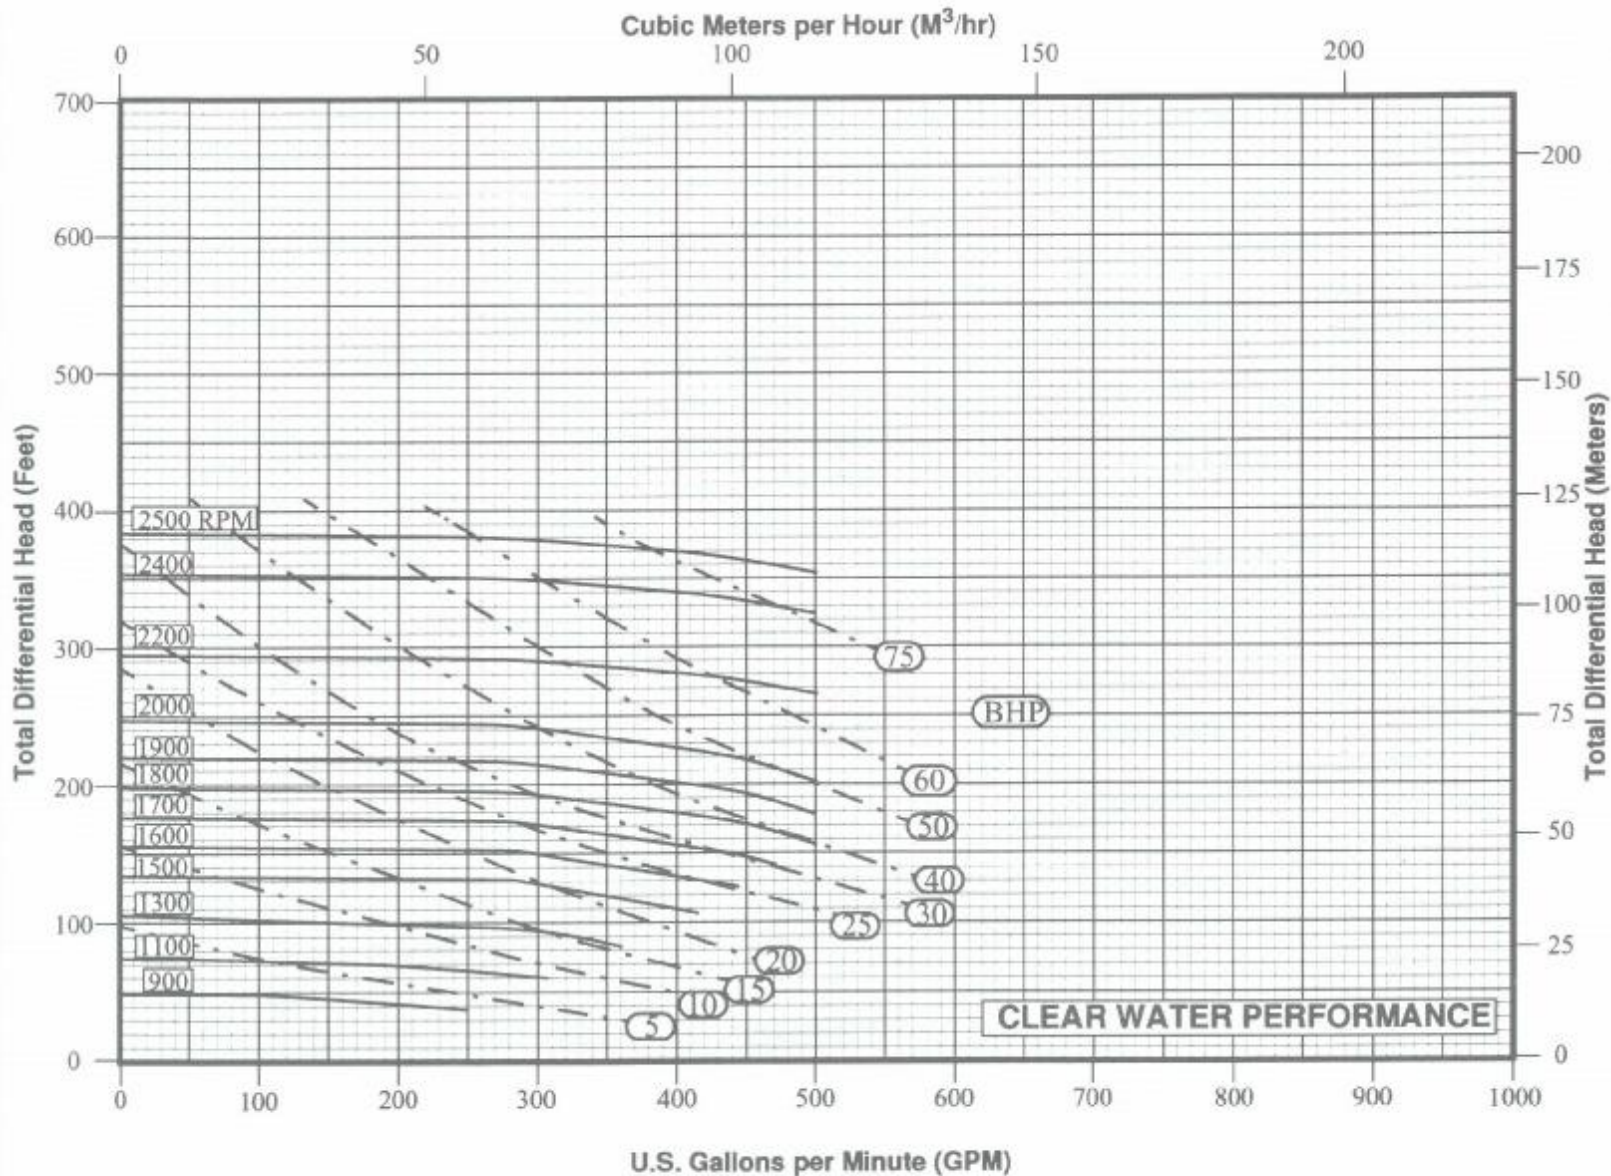

3 X 2 X 13 VARIABLE SPEED **HALCO PUMP**

2500 SUPREME

**IMPELLER
DIAMETER
13"**

MAXIMUM SPHERE
1/2 INCH

**HAL OILFIELD PUMP &
EQUIPMENT COMPANY**

9455 Baythorne Drive
Houston, Texas 77041
Phone: (713) 939-8989
Fax: (713) 939-8112

CURVE
2532VA