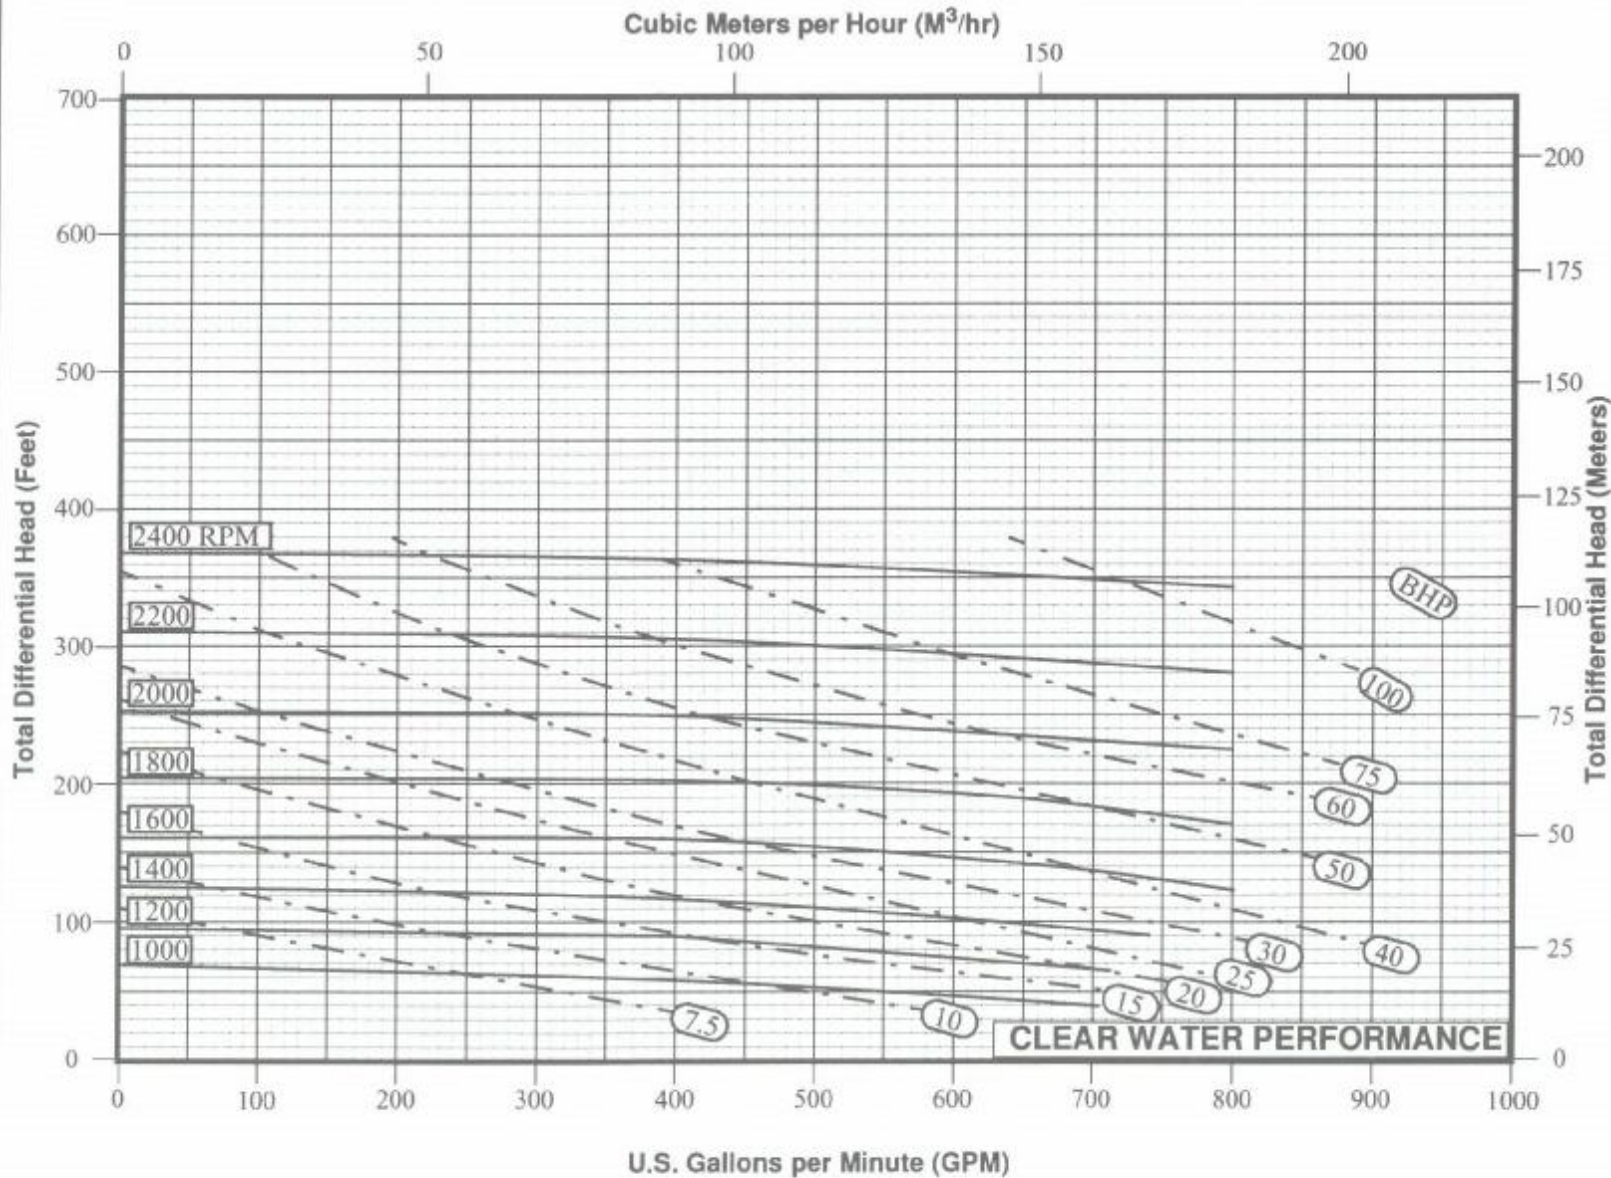

4 X 3 X 13 VARIABLE SPEED **HALCO PUMP**

2500 SUPREME

**IMPELLER
DIAMETER
13"**

**MAXIMUM SPHERE
3/4 INCH**

**HAL OILFIELD PUMP &
EQUIPMENT COMPANY**

9455 Baythorne Drive

Houston, Texas 77041

Phone: (713) 939-8989